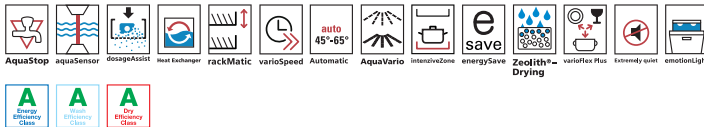

Product Description	60CM STAINLESS STEEL DISHWASHER 5 TEMPERATURES
Programmes	Auto 65°-75°C, Auto 45°-65°C, Auto 35°-45°C, Economy 50°C, Quick wash 45 °C, Pre Rinse Special functions: VarioSpeed/ Half Load / Intensive Zone / Energy Save
Comfort and Safety	Capacity: 13 place settings Zeolith drying GlassProtect—Glass and porcelain are washed with greatest possible care AquaSensor—a light barrier recognises the dirt in the water and continues with less soiled water AquaVario System —the force of spray gets automatically adjusted according to the level of soiling Heat Exchanger —for hygienic drying, prevents thermal shock Auto 3 in 1 detergent detection for the best rinsing and wash result Curved Slim Spray Arms metalTouch operation LCD control panel with plain text Electronic delay timer (1 –24hrs) Height adjustable top basket with 3-stage RackMatic Fold down racks in top basket (6x) and bottom basket (6x) Alarm to indicate cycle end 3-fold corrugated filter system Aqua Stop with guarantee against flooding Dishwasher cavity: Stainless Steel
Product Specs	Dimensions (H x W x D): 84.5 x 60.0 x 57.3 cm Consumption rate: E co 50°C / 12l / 1.05 kWh Noise level: 41 dB Rating: 2300 Watt