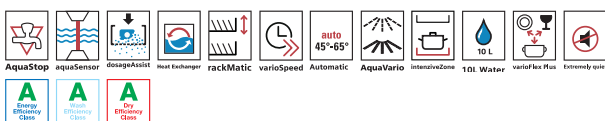

Product Description	60CM WHITE DISHWASHER 6 TEMPERATURES
Programmes	Auto 65 °C - 75 °C, Auto 45 °C - 65 °C, Auto 35 °C - 45 °C, Eco 50°C, Quick wash 45°C, Pre-rinse Special functions: VarioSpeed / Half Load / Sanitation / Intensive Zone
Comfort and Safety	Number of standard place settings: 14 GlassProtect – Glass and porcelain are washed with greatest possible care. Aqua Sensor – a light barrier recognises the dirt in the water and continues with less soiled water AquaVario System – the force of spray gets automatically adjusted according to the level of soiling Heat Exchanger – for hygienic drying, prevents thermal shock Auto 3 in 1 detergent detection for the best rinsing and wash result 5 Spray levels with curved spray arms metalTouch operation LCD control panel with plain text Remaining time, low salt and rinse aid indicator Electronic delay timer (1-24hrs) Height adjustable top basket with 3 stage RackMatic Fold down racks in top basket (6x) and bottom basket (6x) 3-fold corrugated filter system Acoustic end of cycle indicator Aqua Stop with guarantee against flooding Dishwasher cavity: Stainless Steel
Product Specs	Dimensions (H x W x D): 84.5 x 60.0 x 60.0 cm Consumption rate: E co 50°C / 10l / 0.98kWh Noise Level: 40 dB Rating: 2300 W