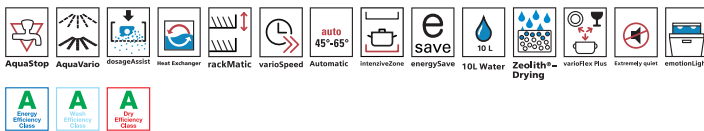

Product Description	FULLY INTEGRATED TOUCH CONTROL DISHWASHER 5 TEMPERATURES
Programmes	Auto 65°-75°C, Auto 45°-65°, Auto 35°-45°C, Eco 50°C, Quick wash 45°C, Pre-rinse Special function: VarioSpeed / Half Load / Intensive Zone / EnergySave
Comfort and Safety	Capacity: 13 place setting GlassProtec – Glass and porcelain are washed with greatest possible care Aqua Sensor – a light barrier recognises the dirt in the water and continues with less soiled water Aqua Vario – the force of spray gets automatically adjusted according to the level of soiling Heat Exchanger – for hygienic drying, prevents thermal shock Auto 3 in 1 detergent detection for the best rinsing and wash result Curved Slim Spray Arms Electronic delay timer (1 – 24hrs) Electronic time remaining display, low salt and rinse aid indicator Height adjustable top basket with 3-stage RackMatic Fold down racks in top basket (6x) and bottom basket (6x) Infolight and alarm to indicate signal end 3-fold corrugated filter system Aqua Stop with guarantee against flooding Dishwasher cavity: Stainless Steel
Product Specs	Silence: 42 dB Consumption Rate: Eco 50°C / 10l / 0.98kWh Rating 2300W Unit dimensions (H x W x D): 81.5 x 59.8 x 55.0 cm Aperture (H x W x D): 81.5 – 87.5 x 60.0 x 55.0 cm

(Available 2nd quarter of 2009)