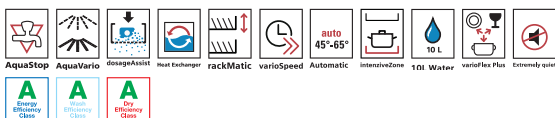

Product Description	FULLY INTEGRATED DISHWASHER 5 TEMPERATURES
Programmes	Auto 65°-75°C, Auto 45°-65°, Auto 35°-45°C, Eco 50°C, Quick wash 45°C, Pre-rinse Special function: VarioSpeed/ Half Load / Intensive Zone / Sanitation
Comfort and Safety	Capacity: 14 place setting GlassProtec – Glass and porcelain are washed with greatest possible care Aqua Sensor – a light barrier recognises the dirt in the water and continues with less soiled water Aqua Vario – the force of spray gets automatically adjusted according to the level of soiling Heat Exchanger – for hygienic drying, prevents thermal shock Auto 3 in 1 detergent detection for the best rinsing and wash result Curved Slim Spray Arms Electronic delay timer (1 – 24hrs) Electronic time remaining display, low salt and rinse aid indicator Three loading levels Height adjustable top basket with 3-stage RackMatic Fold down racks in top basket (6x) and bottom basket (6x) Infolight and alarm to indicate signal end 3-fold corrugated filter system Aqua Stop with guarantee against flooding Dishwasher cavity: Stainless Steel
Product Specs	Unit dimensions (H x W x D): 81.5 x 59.8 x 55.0 cm Aperture (H x W x D): 81.5 – 87.5 x 60.0 x 55.0 cm Consumption rate: Eco 50°C / 10l / 0.98 kWh Noise Level: 41 dB Rating: 2300 W