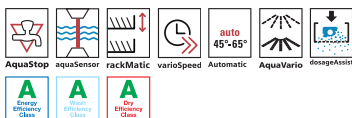

Product Description	60CM STAINLESS STEEL BUILT-UNDER DISHWASHER 4 TEMPERATURES
Programmes	Intensive 70°C, Auto 45°-65°C, Economy 50°C, Quick Wash 45°C, Pre Rinse Special functions: VarioSpeed / Half Load
Comfort and Safety	Capacity: 13 place settings Aqua Sensor – a light barrier recognises the dirt in the water and continues with less soiled water Aqua Vario – the force of spray gets automatically adjusted according to the level of soiling Auto 3 in 1 detergent detection for the best rinsing and wash result Curved Slim Spray Arms Electronic delay timer (1 –24 hrs) Electronic time remaining display, low salt and rinse aid indicator Height adjustable top basket with 3-stage RackMatic Fold down racks in top basket (2x) and bottom basket (4x)ASF 3-fold corrugated filter system Aqua Stop with guarantee against floodingASF Dishwasher cavity: Stainless Steel
Product Specs	Dimensions (H x W x D): 81.5 x 59.8 x 57.3 cm Aperture (H x W x D): 81.5 –87.5 x 60.0 x 56.7 cm Consumption rates: E co 50°C / 12l / 1.05 kWh Noise Level: 48 dB Rating: 2300 Watt